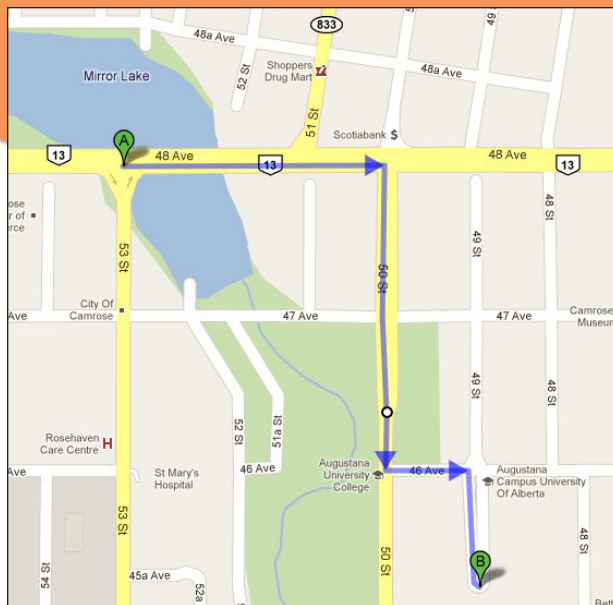

Arriving in Camrose

- Hwy. 13 becomes 48 Avenue once in Camrose
- Follow along 48 Avenue until you reach the intersection at 50 Street. Turn right (south).
- Turn left at 46 Avenue and proceed east
- Take the first right and drive into Augustana Campus. Visitor parking is on the left. The library is located to the left of Founder's Hall.

Parking - For the duration of the Information Literacy in Academic Libraries Workshop, parking is available for Workshop participants in the visitor parking area, as well as in any faculty/staff or student parking lots.
Please do not park in lots marked as Reserved Parking.