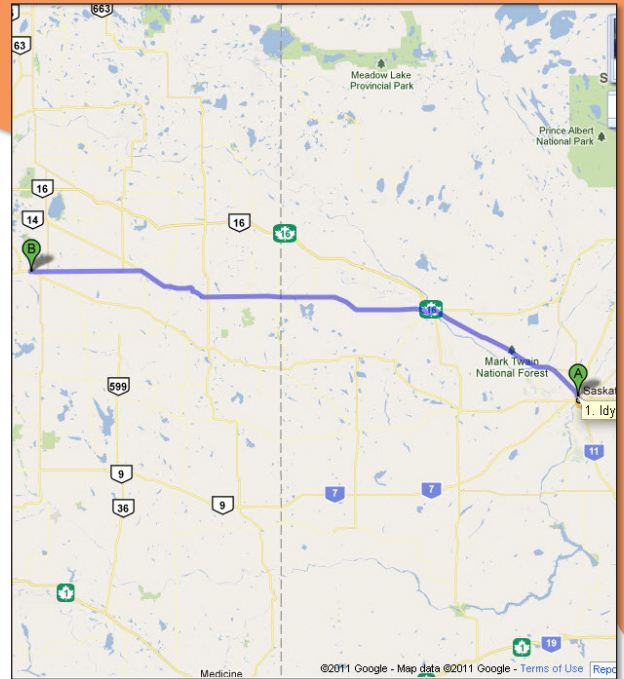

From Edmonton & Points North

- From Hwy. 216 (Anthony Henday Dr.), exit onto Hwy. 14 eastbound toward Wainwright
- Follow Hwy. 14 about 5 km, then take the exit for Camrose (Hwy. 21 South)
- Stay on Hwy. 21 southbound for about 40 minutes until you come to the intersection with Hwy. 13
- Turn left onto Hwy. 13 toward Camrose
- As you enter Camrose, Hwy. 13 becomes 48 Avenue
- Continue East on 48 Ave. until you reach the intersection at 50 Street. Turn right (south)
- Turn left at 46 Avenue (east)
- Take your first right (south) and drive into Augustana Campus. Visitor parking is on the left. The library is located to the left of Founder's Hall.

From Calgary / Red Deer & Points South

- Take Hwy. 2 (north)
- Turn off at Ponoka exit and follow Hwy. 2A northeast toward Wetaskiwin
- At Wetaskiwin, turn east onto Hwy. 13
- Hwy. 13 becomes 48 Avenue once in Camrose
- Follow along 48 Avenue until you reach the intersection at 50 Street. Turn right (south)
- Turn left (east) at 46 Avenue
- Take the first right (south) and drive into Augustana Campus. Visitor parking is on the left. The library is located to the left of Founders' Hall.

From Saskatchewan & Points East

- Take Hwy. 14 (west) out of Saskatoon
- Keep heading west: Hwy. 14 becomes Hwy. 13 at the Alberta border
- Hwy. 13 takes you into Camrose
- Hwy. 13 becomes 48 Avenue once in Camrose
- Turn left (south) at 48 Street. Go for two blocks
- Turn right at 46 Avenue. (west)
- Take your first left (south) and drive into Augustana Campus. Visitor parking is on the left. The library is located to the left of Founder's Hall.