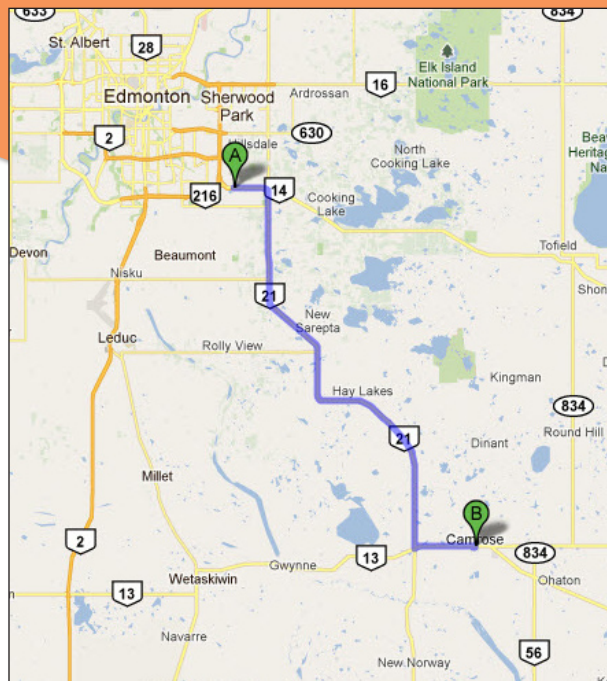

From Edmonton & Points North

- From Hwy. 216 (Anthony Henday Dr.), exit onto Hwy. 14 eastbound toward Wainwright
- Follow Hwy. 14 about 5 km, then take the exit for Camrose (Hwy. 21 South)
- Stay on Hwy. 21 southbound for about 40 minutes until you come to the intersection with Hwy. 13
- Turn left onto Hwy. 13 toward Camrose
- As you enter Camrose, Hwy. 13 becomes 48 Avenue
- Continue East on 48 Ave. until you reach the intersection at 50 Street. Turn right (south)
- Turn left at 46 Avenue (east)
- Take your first right (south) and drive into Augustana Campus. Visitor parking is on the left. The library is located to the left of Founder's Hall.

From Calgary / Red Deer & Points South

- Take Hwy. 2 (north)
- Turn off at Ponoka exit and follow Hwy. 2A northeast toward Wetaskiwin
- At Wetaskiwin, turn east onto Hwy. 13
- Hwy. 13 becomes 48 Avenue once in Camrose
- Follow along 48 Avenue until you reach the intersection at 50 Street. Turn right (south)
- Turn left (east) at 46 Avenue
- Take the first right (south) and drive into Augustana Campus. Visitor parking is on the left. The library is located to the left of Founders' Hall.

From Saskatchewan & Points East

- Take Hwy. 14 (west) out of Saskatoon
- Keep heading west: Hwy. 14 becomes Hwy. 13 at the Alberta border
- Hwy. 13 takes you into Camrose
- Hwy. 13 becomes 48 Avenue once in Camrose
- Turn left (south) at 48 Street. Go for two blocks
- Turn right at 46 Avenue. (west)
- Take your first left (south) and drive into Augustana Campus. Visitor parking is on the left. The library is located to the left of Founder's Hall.