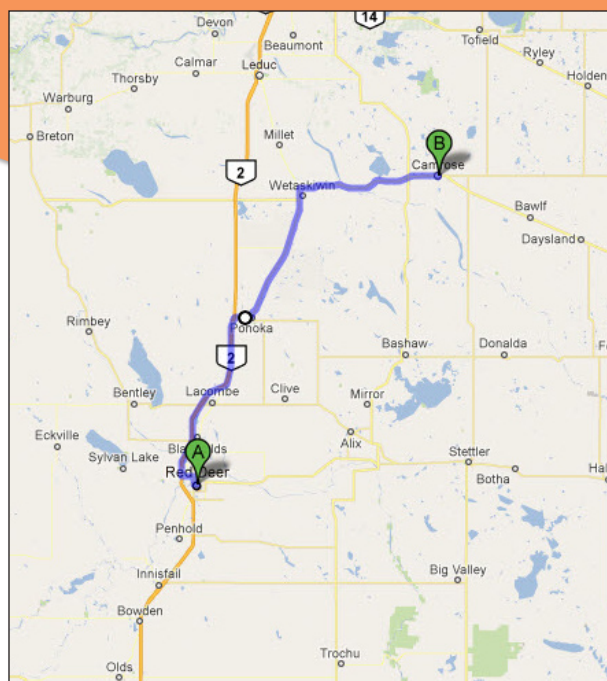

From Edmonton & Points North

- From Hwy. 216 (Anthony Henday Dr.), exit onto Hwy. 14 eastbound toward Wainwright
- Follow Hwy. 14 about 5 km, then take the exit for Camrose (Hwy. 21 South)
- Stay on Hwy. 21 southbound for about 40 minutes until you come to the intersection with Hwy. 13
- Turn left onto Hwy. 13 toward Camrose
- As you enter Camrose, Hwy. 13 becomes 48 Avenue
- Continue East on 48 Ave. until you reach the intersection at 50 Street. Turn right (south)
- Turn left at 46 Avenue (east)
- Take your first right (south) and drive into Augustana Campus. Visitor parking is on the left. The library is located to the left of Founder's Hall.

From Calgary / Red Deer & Points South

- Take Hwy. 2 (north)
- Turn off at Ponoka exit and follow Hwy. 2A northeast toward Wetaskiwin
- At Wetaskiwin, turn east onto Hwy. 13
- Hwy. 13 becomes 48 Avenue once in Camrose
- Follow along 48 Avenue until you reach the intersection at 50 Street. Turn right (south)
- Turn left (east) at 46 Avenue
- Take the first right (south) and drive into Augustana Campus. Visitor parking is on the left. The library is located to the left of Founders' Hall.

From Saskatchewan & Points East

- Take Hwy. 14 (west) out of Saskatoon
- Keep heading west: Hwy. 14 becomes Hwy. 13 at the Alberta border
- Hwy. 13 takes you into Camrose
- Hwy. 13 becomes 48 Avenue once in Camrose
- Turn left (south) at 48 Street. Go for two blocks
- Turn right at 46 Avenue. (west)
- Take your first left (south) and drive into Augustana Campus. Visitor parking is on the left. The library is located to the left of Founder's Hall.