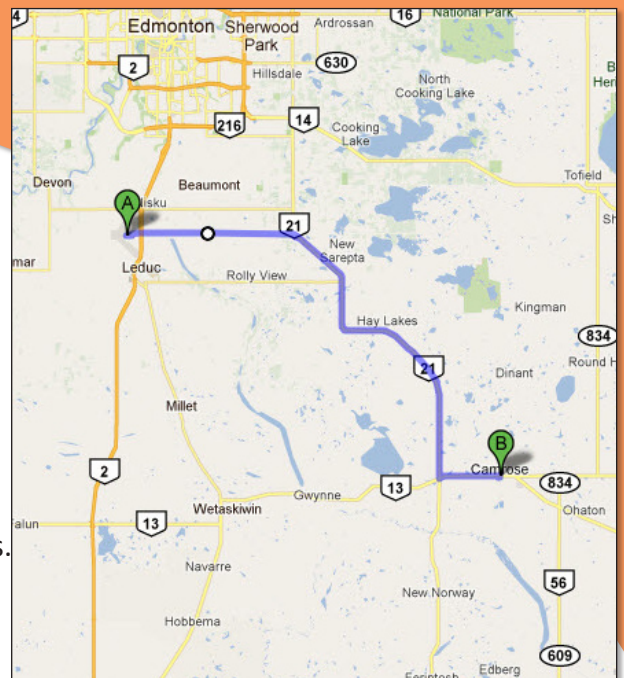

From Edmonton International Airport

- Drive straight (east) on Airport Road, through Nisku
- Follow Airport Road (aka 10 AVE., aka TWP RD 502) (east)
- Turn right onto Hwy. 21 (south)
- Turn left onto Hwy. 13 (east)
- Hwy. 13 becomes 48 Avenue once in Camrose
- Follow along 48 Avenue until you reach the intersection at 50 Street. Turn right (south)
- Turn left at 46 Avenue (east)
- Take your first right (south) and drive into Augustana Campus. Visitor parking is on the left. The library is located to the left of Founder's Hall.